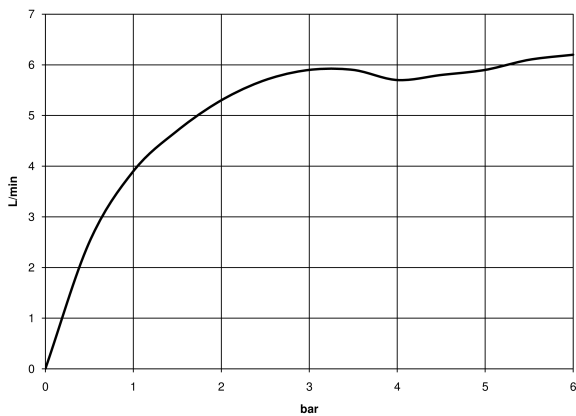

Required miscellaneous

Concealed wall-mounted single-lever mixer - 35 860 970 90
 ●max. recess depth 95 mm
 ●min. recess depth 80 mm

**VAIA Wall-mounted single-lever basin mixer without pop-up waste -
Champagne (22kt Gold)**

VAIA

36 860 809
mm [inches]

Flow rate chart

Trajectory diagram

Certificates

DVGW_DW-
6512DN0435.

WRAS_2107018.

36 860 809