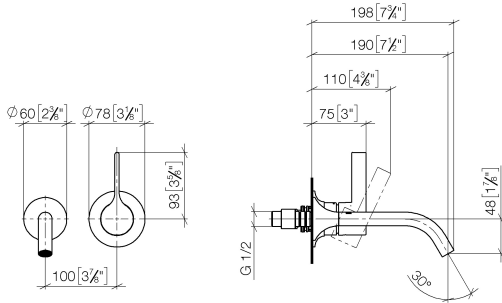

**VAIA Wall-mounted single-lever basin mixer without pop-up waste -
Champagne (22kt Gold)**

VAIA

36 860 809

- 190mm projection
- fixed spout
- circular, air-enriched flow
- hole diameter spout 37 mm
- hole diameter single-lever mixer 57 mm
- rosette for single-lever mixer Ø 78mm
- rosette for spout Ø 60mm
- max. flow 5.7 l/min
- lead-free
- This product can help a building meet the requirements of Green Building Rating Systems, e.g. LEED®, BREEAM®, DGNB

Required miscellaneous

Concealed wall-mounted single-lever mixer - 35 860 970 90
 ●max. recess depth 95 mm
 ●min. recess depth 80 mm

**VAIA Wall-mounted single-lever basin mixer without pop-up waste -
Champagne (22kt Gold)**

VAIA

36 860 809
mm [inches]

Flow rate chart

Trajectory diagram

Certificates

DVGW_DW-
6512DN0435.

WRAS_2107018.

36 860 809

Spare parts list

No.	Item Number	Name	Quantity used	Delivery time
1	09 24 03 072 10 90	nipple	1	2
2	13 800 809-47	VAIA Wall-mounted basin spout without pop-up waste - Champagne (22kt Gold)	1	30
3	09 20 80 021-47	handle	1	30
4	90 31 11 063 00 90	pin	1	2
5	90 31 20 087 00-47	plug	1	30
6	09 11 02 288-47	cover	1	30
7	90 27 80 012 00-47	rosette	1	30
8	90 15 05 064 01 90	cartridge	1	2
9	90 30 09 064 00 90	key	1	2