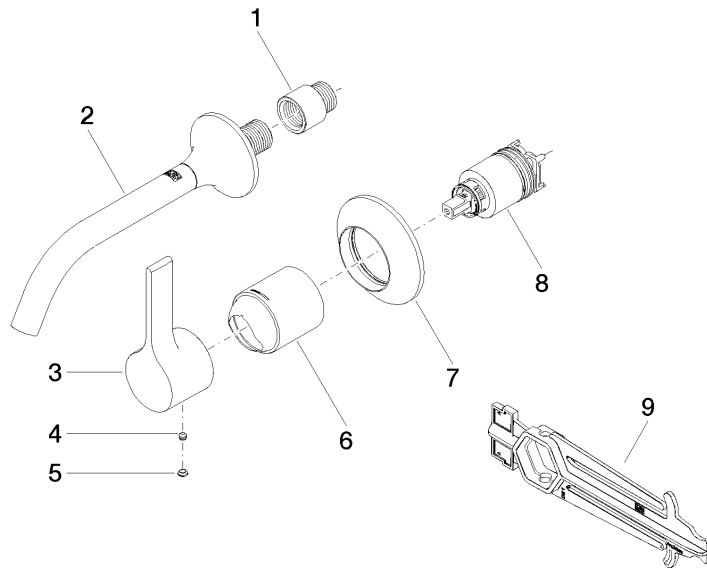

Required miscellaneous

Concealed wall-mounted single-lever mixer - 35 860 970 90
 ●max. recess depth 95 mm
 ●min. recess depth 80 mm

**VAIA Wall-mounted single-lever basin mixer without pop-up waste -
Champagne (22kt Gold)**

VAIA

36 860 809
mm [inches]

Flow rate chart

Trajectory diagram

Certificates

DVGW_DW-
6512DN0435.

WRAS_2107018.

36 860 809

Spare parts list

No.	Item Number	Name	Quantity used	Delivery time
1	09 24 03 072 10 90	nipple	1	2
2	13 800 809-47	VAIA Wall-mounted basin spout without pop-up waste - Champagne (22kt Gold)	1	30
3	09 20 80 021-47	handle	1	30
4	90 31 11 063 00 90	pin	1	2
5	90 31 20 087 00-47	plug	1	30
6	09 11 02 288-47	cover	1	30
7	90 27 80 012 00-47	rosette	1	30
8	90 15 05 064 01 90	cartridge	1	2
9	90 30 09 064 00 90	key	1	2